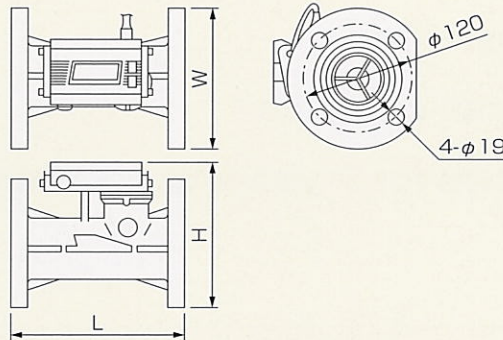

Model	TBX30 (※1), TBX100, TBX150F	TBX100F
Direction of Flow	Left to Right or Right to Left	Left to Right, Right to Left, Upward, or Downward

※1: Please select the nominal diameter (Rc1 1/4" or Rc1 1/2").

■ External dimensions

Unit : mm

Externals size	L	H	W
TBX30	170	74	73
TBX100	200	100	85
TBX100F	200	161	φ155
TBX150F	200	148	φ155

TBX 30/100

TBX 100F/150F

Aichi Tokei Denki Co., Ltd.

No. 2 - 70, Chitose 1 - chome,
Atsuta - ku, Nagoya 456 - 8691
Japan