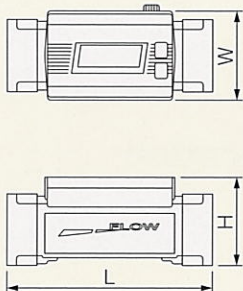

■ Specifications

Model	TBX 30	TBX100	TBX100F	TBX150F	
Flow range	4 to 30 m ³ /h	10 to 100 m ³ /h	10 to 100 m ³ /h	12.5 to 150 m ³ /h	
Max.pressure	98kPa				
Accuracy	Flow measurement section ± 1% FS				
Display	Integrated flow	LCD 8 digit , Minimum reading 10 liters		LCD 8 digit , Minimum reading 100 liters	
	Trip	LCD 6 digit , Minimum reading 10 liters		LCD 6 digit , Minimum reading 100 liters	
	Instantaneous	LCD 4 digit , Minimum reading 0.1 m ³ /h		LCD 3 digit , Minimum reading 1 m ³ /h	
	Temperature	-			
	Pressure	-			
Temperature compensation	-				
Connection	Rc 1 1/4" , Rc 1 1/2"	Rc 2"	2" Flange(JIS10K)		
Acceptable temperature range	0 to +60°C			-10 to +60°C	
Installation position	Horizontal, Vertical				
Measurable gases	Natural gas, LPG, Air, etc.				
Battery	Built-in lithium battery with a life of 7 years.(Approx.)				
Output pulse	2-systems open collector output (Unit pulse, High density pulse)				
Installation	Indoor				
Case material	Aluminum alloy		Cast iron	Aluminum	
Weight	0.8kg	1.8kg	7.0kg	2.5kg	

Model	TBX30 (※1), TBX100, TBX150F	TBX100F
Direction of Flow	Left to Right or Right to Left	Left to Right, Right to Left, Upward, or Downward

※1: Please select the nominal diameter (Rc1 1/4" or Rc1 1/2").

■ External dimensions

Unit : mm

Externals size	L	H	W
TBX30	170	74	73
TBX100	200	100	85
TBX100F	200	161	φ155
TBX150F	200	148	φ155

TBX 30/100

TBX 100F/150F

Aichi Tokei Denki Co., Ltd.

No. 2 - 70, Chitose 1 - chome,
Atsuta - ku, Nagoya 456 - 8691
Japan