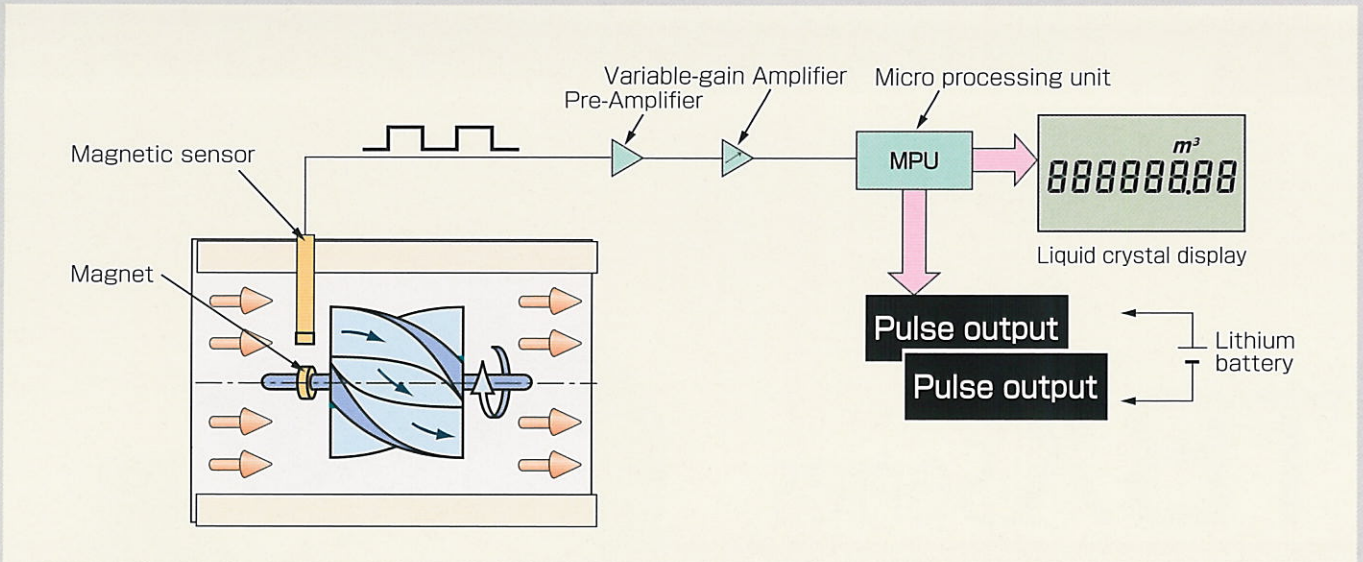

TBX Series

Turbine Gas Meter

- Low-cost and compact compared with conventional gas meters
- Highly accurate
- Can be installed in any installation position
- Optional pulse transmitter
- Measures many types of gases
- Built-in battery allows for 7 years of continuous operation

■ Specifications

Model	TBX 30	TBX100	TBX100F	TBX150F	
Flow range	4 to 30 m ³ /h	10 to 100 m ³ /h	10 to 100 m ³ /h	12.5 to 150 m ³ /h	
Max.pressure	98kPa				
Accuracy	Flow measurement section ± 1% FS				
Display	Integrated flow	LCD 8 digit , Minimum reading 10 liters		LCD 8 digit , Minimum reading 100 liters	
	Trip	LCD 6 digit , Minimum reading 10 liters		LCD 6 digit , Minimum reading 100 liters	
	Instantaneous	LCD 4 digit , Minimum reading 0.1 m ³ /h		LCD 3 digit , Minimum reading 1 m ³ /h	
	Temperature	-			
	Pressure	-			
Temperature compensation	-				
Connection	Rc 1 1/4" , Rc 1 1/2"	Rc 2"	2" Flange(JIS10K)		
Acceptable temperature range	0 to +60°C			-10 to +60°C	
Installation position	Horizontal, Vertical				
Measurable gases	Natural gas, LPG, Air, etc.				
Battery	Built-in lithium battery with a life of 7 years.(Approx.)				
Output pulse	2-systems open collector output (Unit pulse, High density pulse)				
Installation	Indoor				
Case material	Aluminum alloy		Cast iron	Aluminum	
Weight	0.8kg	1.8kg	7.0kg	2.5kg	

Note : Please avoid intrusion of carbonate substance (C5 or above) from LPG or City Gas, oil mist, and/or dust powder, etc. to the inside of the meter.

■ Measurement principle

■ Guide to choosing the most appropriate model

Model	TBX30 (※1), TBX100, TBX150F	TBX100F
Direction of Flow	Left to Right or Right to Left	Left to Right, Right to Left, Upward, or Downward

※1: Please select the nominal diameter (Rc1 1/4" or Rc1 1/2").