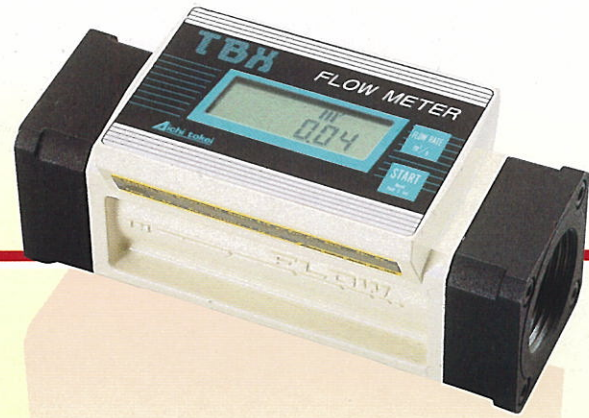

TBX Series

Turbine Gas Meter

- Low-cost and compact compared with conventional gas meters
- Highly accurate
- Can be installed in any installation position
- Optional pulse transmitter
- Measures many types of gases
- Built-in battery allows for 7 years of continuous operation

■ Specifications

Model	TBX 30	TBX100	TBX100F	TBX150F	
Flow range	4 to 30 m ³ /h	10 to 100 m ³ /h	10 to 100 m ³ /h	12.5 to 150 m ³ /h	
Max.pressure	98kPa				
Accuracy	Flow measurement section ± 1% FS				
Display	Integrated flow	LCD 8 digit , Minimum reading 10 liters		LCD 8 digit , Minimum reading 100 liters	
	Trip	LCD 6 digit , Minimum reading 10 liters		LCD 6 digit , Minimum reading 100 liters	
	Instantaneous	LCD 4 digit , Minimum reading 0.1 m ³ /h		LCD 3 digit , Minimum reading 1 m ³ /h	
	Temperature	-			
	Pressure	-			
Temperature compensation	-				
Connection	Rc 1 1/4" , Rc 1 1/2"	Rc 2"	2" Flange(JIS10K)		
Acceptable temperature range	0 to +60°C			-10 to +60°C	
Installation position	Horizontal, Vertical				
Measurable gases	Natural gas, LPG, Air, etc.				
Battery	Built-in lithium battery with a life of 7 years.(Approx.)				
Output pulse	2-systems open collector output (Unit pulse, High density pulse)				
Installation	Indoor				
Case material	Aluminum alloy		Cast iron	Aluminum	
Weight	0.8kg	1.8kg	7.0kg	2.5kg	

Note : Please avoid intrusion of carbonate substance (C5 or above) from LPG or City Gas, oil mist, and/or dust powder, etc. to the inside of the meter.

■ Measurement principle

■ Guide to choosing the most appropriate model

Model	TBX30 (※1), TBX100, TBX150F	TBX100F
Direction of Flow	Left to Right or Right to Left	Left to Right, Right to Left, Upward, or Downward

※1: Please select the nominal diameter (Rc1 1/4" or Rc1 1/2").