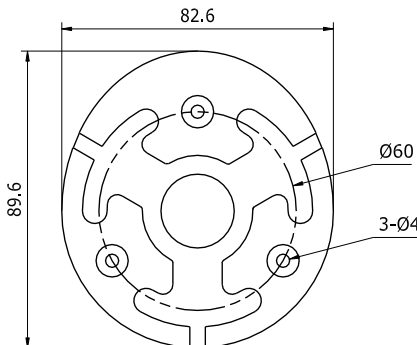

XC4310 – 1080p 4in1 IR Dome Camera

Features

- Economical
- 2 Megapixel CMOS Sensor
- Video Output
1080p TVI / AHD / CVI or
700TVL Analog
- Output select by Push Button
- 300m cable distance by RG6
- 3.6mm Fixed Lens
- 3D-DNR
- TDN (True Day & Night)
- 24pcs IR LED, 0 Lux up to 15m
- Wall/Ceiling Mount
- Metal Casing

DIMENSION

SPECIFICATION

Model	XC4310
Image Sensor	2MP CMOS Sensor
Resolution	1080p, 1920x1080 Pixels
Shuttle	1/25s ~ 1/50,000s
Lens	M12 3.6mm Fixed Lens
Video Output	1080p@25fps TVI/AHD/CVI or Analog
Day & Night	Filter Change or True Day&Night (TDN)
Minimum Illumination	0 Lux up to 15m
LEDs	24nos ϕ 5 850nm IR LEDs
S/N Ratio	>52 DB
Casing	Aluminum with Epoxy Powder Coating
Working Environment	-20° ~ +60°C, Non-Condensing
Power	12VDC, Max. 300mA
Dimension (mm)	89.6mm(ϕ) x 59.1mm(H), 400g